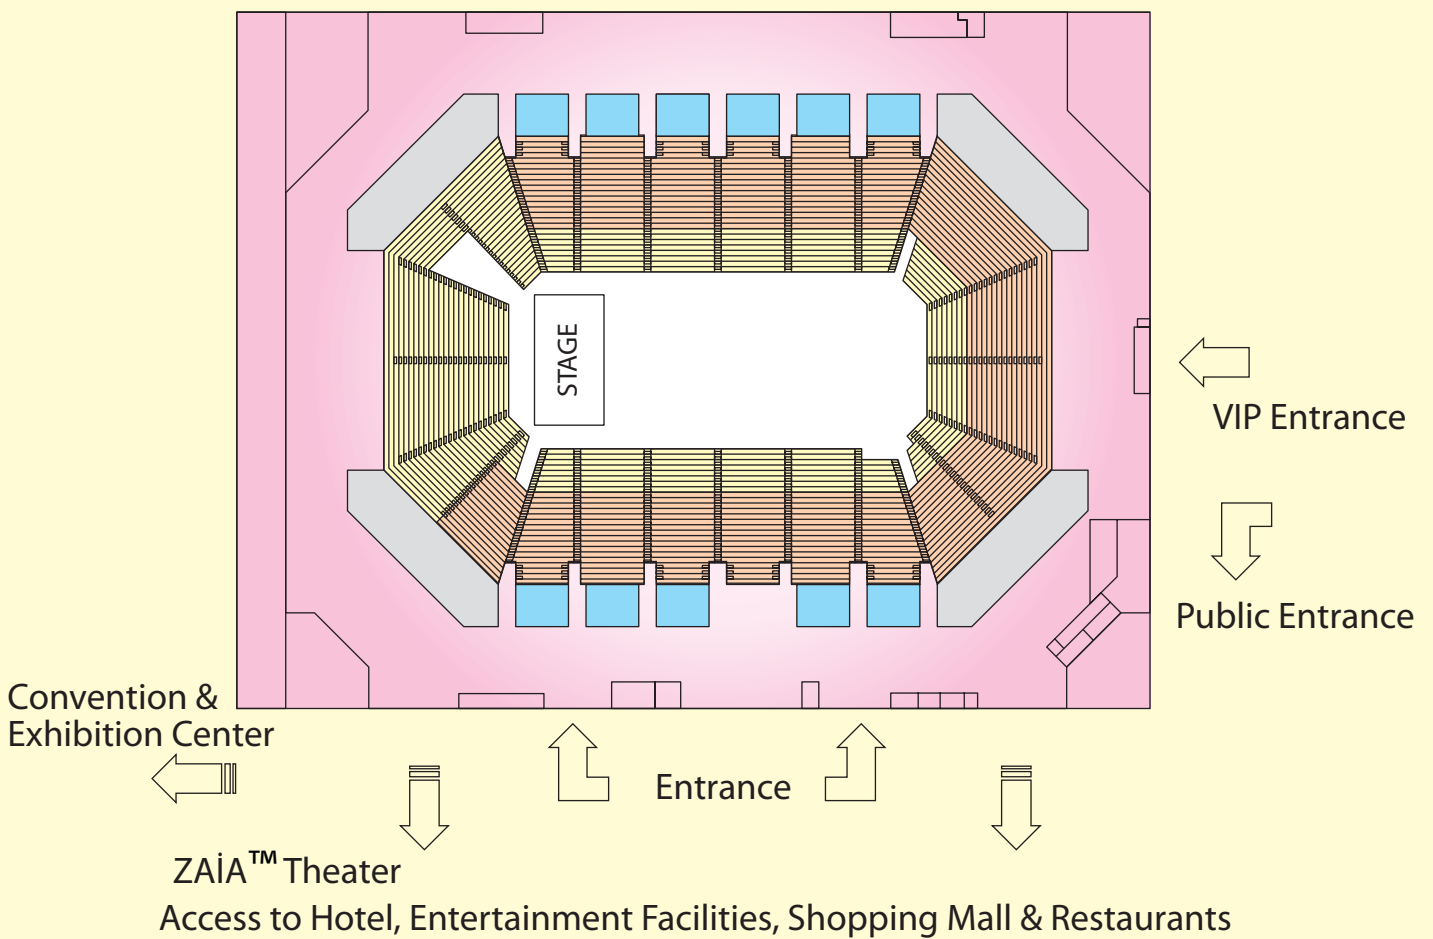

## Cotai Strip® CotaiArena™ - 15,000 Seats

Cotai Strip® CotaiArena™ offers seating for approximately 15,000 people and is easily accessed from the Hotel, the Conference and Exhibition Center, and through VIP and public entrances.

Basketball

Center Stage

End Stage 180°