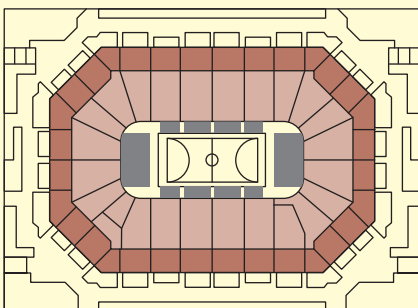

## Cotai Strip® CotaiArena™ - 15,000 Seats

Cotai Strip® CotaiArena™ offers seating for approximately 15,000 people and is easily accessed from the Hotel, the Conference and Exhibition Center, and through VIP and public entrances.

Basketball

Center Stage

End Stage 180°