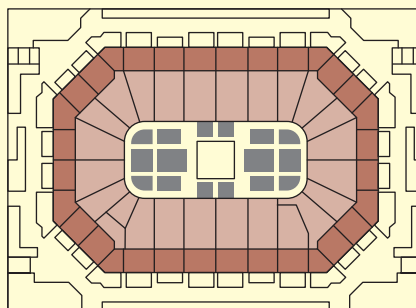

## Cotai Strip® CotaiArena™ - 15,000 Seats

Cotai Strip® CotaiArena™ offers seating for approximately 15,000 people and is easily accessed from the Hotel, the Conference and Exhibition Center, and through VIP and public entrances.

Basketball

Center Stage

End Stage 180°