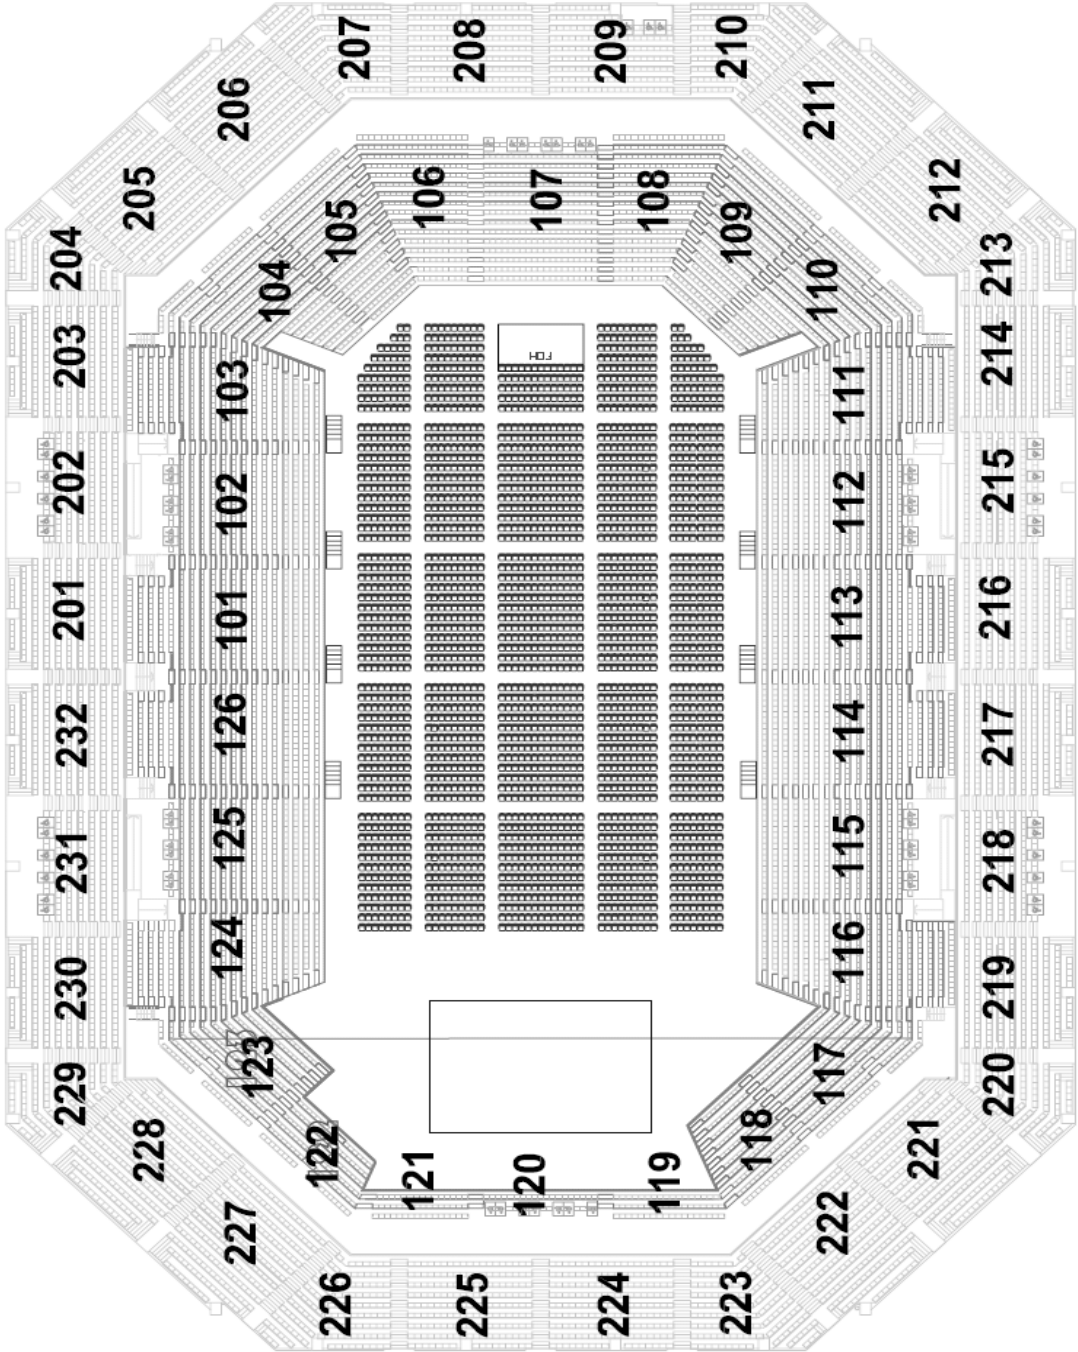

**2.7 ARENA SEATING PLANS AND CAPACITIES**

**CONCERT MODE - END STAGE - IN THE ROUND**

Floor Level : 2,609  
 Lower Level : 7,041  
 Upper Level : 4,974  
 Total : 14,624

**CONCERT MODE - CENTRE STAGE**

**Floor Level :** 2,716  
**Lower Level :** 7,691  
**Upper Level :** 4,974  
**Total :** 15,381

**BASKETBALL MODE**

**Floor Corporate Box Seating :** 128  
**Lower Level :** 5,766  
**Upper Level :** 4,974  
**Total :** 10,868